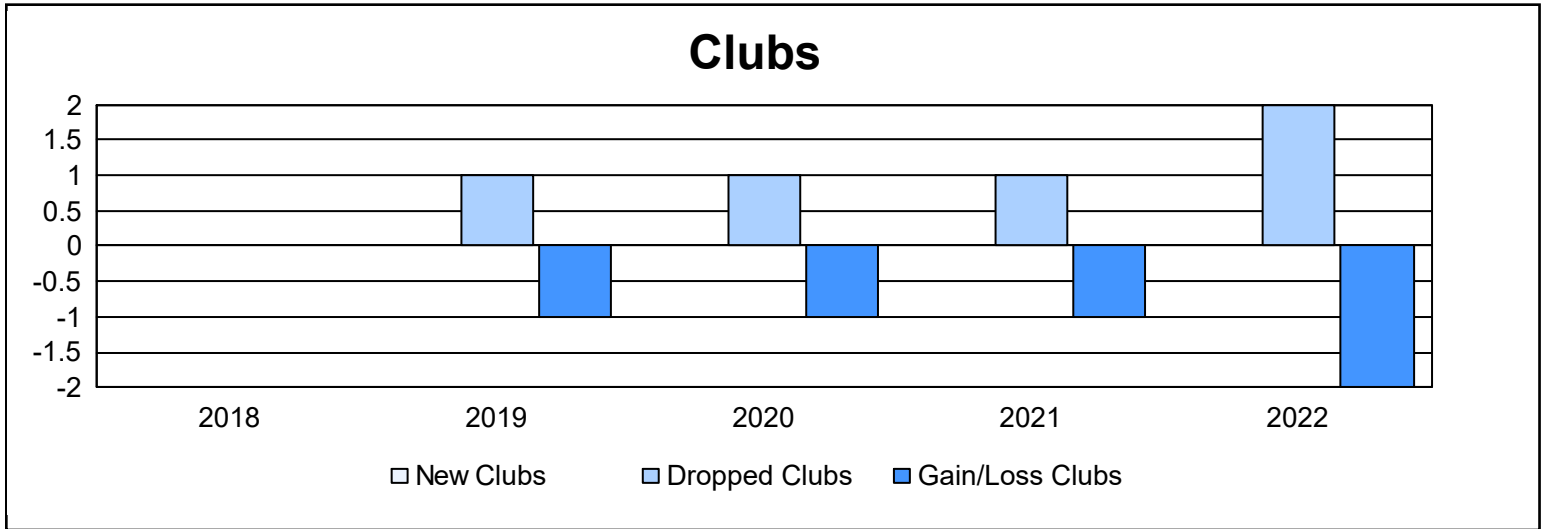

Year	New Clubs	Dropped Clubs	Gain/ Loss Clubs	New Members	Charter Members	Reinstate Members	Transfer Members	Total Member Added	Total Members Dropped	Gain/ Loss Members
2017-2018	0	0	0	78	0	3	8	89	94	-5
2018-2019	0	1	-1	78	0	2	7	87	119	-32
2019-2020	0	1	-1	70	0	1	2	73	112	-39
2020-2021	0	1	-1	40	0	2	6	48	87	-39
2021-2022	0	2	-2	36	0	0	4	40	119	-79
<b>Average</b>	<b>0</b>	<b>1</b>	<b>-1</b>	<b>60</b>	<b>0</b>	<b>2</b>	<b>5</b>	<b>67</b>	<b>106</b>	<b>-39</b>

### Membership Composition June 2022 Cumulative