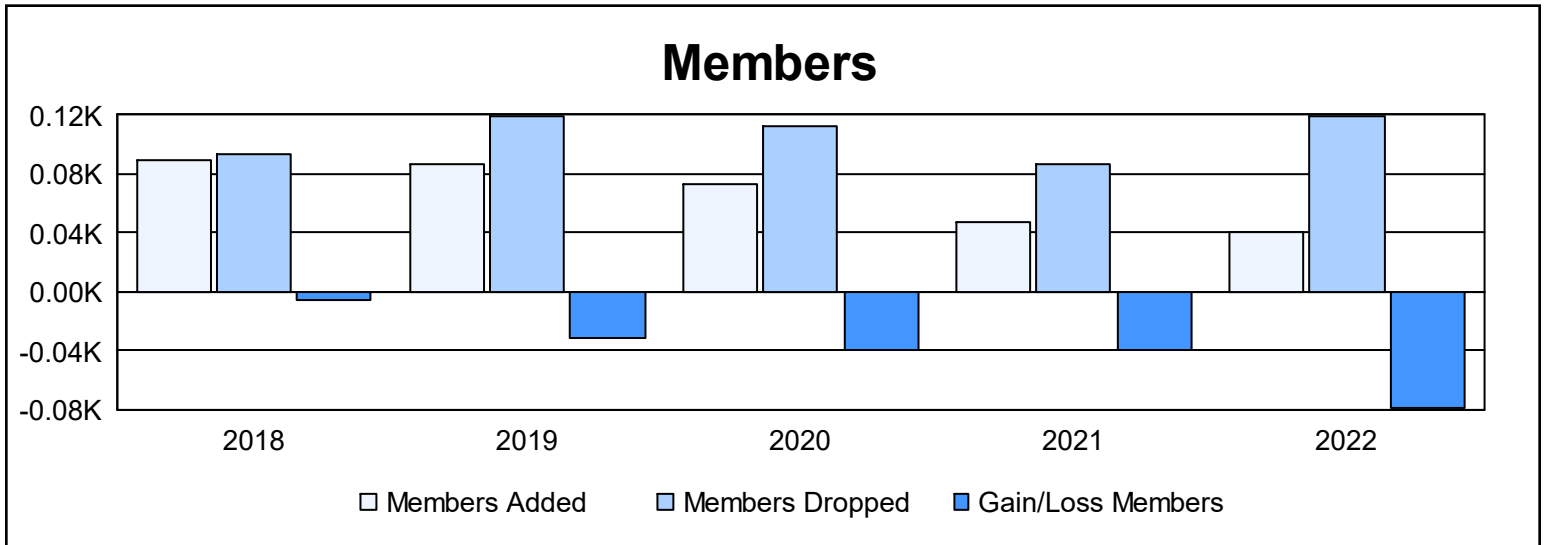

Year	New Clubs	Dropped Clubs	Gain/ Loss Clubs	New Members	Charter Members	Reinstate Members	Transfer Members	Total Member Added	Total Members Dropped	Gain/ Loss Members
2017-2018	0	0	0	78	0	3	8	89	94	-5
2018-2019	0	1	-1	78	0	2	7	87	119	-32
2019-2020	0	1	-1	70	0	1	2	73	112	-39
2020-2021	0	1	-1	40	0	2	6	48	87	-39
2021-2022	0	2	-2	36	0	0	4	40	119	-79
<b>Average</b>	<b>0</b>	<b>1</b>	<b>-1</b>	<b>60</b>	<b>0</b>	<b>2</b>	<b>5</b>	<b>67</b>	<b>106</b>	<b>-39</b>

### Membership Composition June 2022 Cumulative