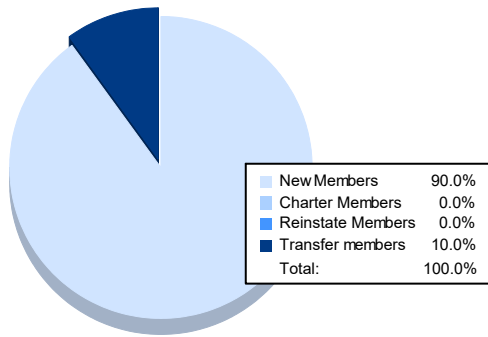

Year	New Clubs	Dropped Clubs	Gain/ Loss Clubs	New Members	Charter Members	Reinstate Members	Transfer Members	Total Member Added	Total Members Dropped	Gain/ Loss Members
2017-2018	0	0	0	78	0	3	8	89	94	-5
2018-2019	0	1	-1	78	0	2	7	87	119	-32
2019-2020	0	1	-1	70	0	1	2	73	112	-39
2020-2021	0	1	-1	40	0	2	6	48	87	-39
2021-2022	0	2	-2	36	0	0	4	40	119	-79
<b>Average</b>	<b>0</b>	<b>1</b>	<b>-1</b>	<b>60</b>	<b>0</b>	<b>2</b>	<b>5</b>	<b>67</b>	<b>106</b>	<b>-39</b>

### Membership Composition June 2022 Cumulative